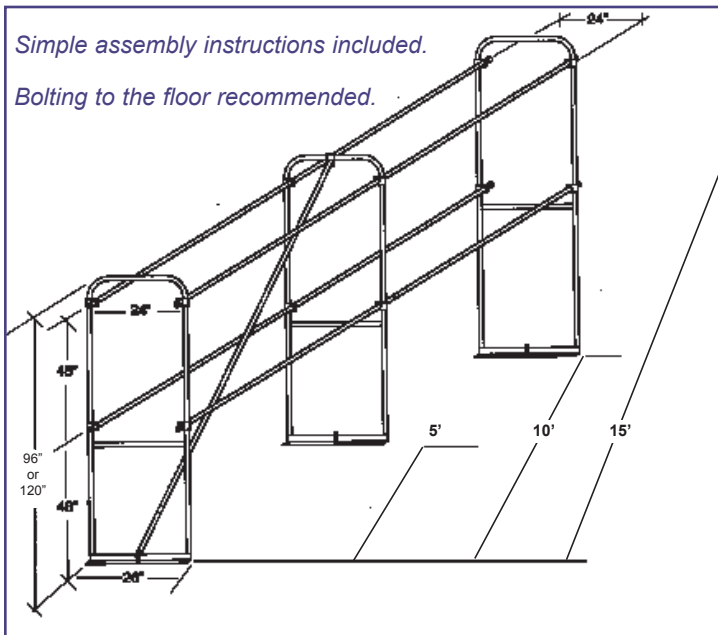

FEATURES INCLUDE:

- ❖ Heavy Duty Construction
- ❖ Adjustable Rail Height
- ❖ Quick Set Up & Easy Assembly
- ❖ Expandable Modular Design
- ❖ Bright Zinc Plated Finish

THE RAILEX SYSTEM 1437 is a heavy duty two-tier garment storage system designed for simple on-site assembly.

- ❖ It is a free-standing unit intended to give a “high tech” look to any facility.
- ❖ It is sturdy enough for furs, leather coats and locker bag storage.
- ❖ The racks are stocked in 5’, 10’, 15’ lengths but can be shortened to meet individual needs.
- ❖ The hanger bar height is adjustable. Their modular design allows for easy change in layout.
- ❖ Also available higher units to 120” high

Simple assembly instructions included.

Bolting to the floor recommended.